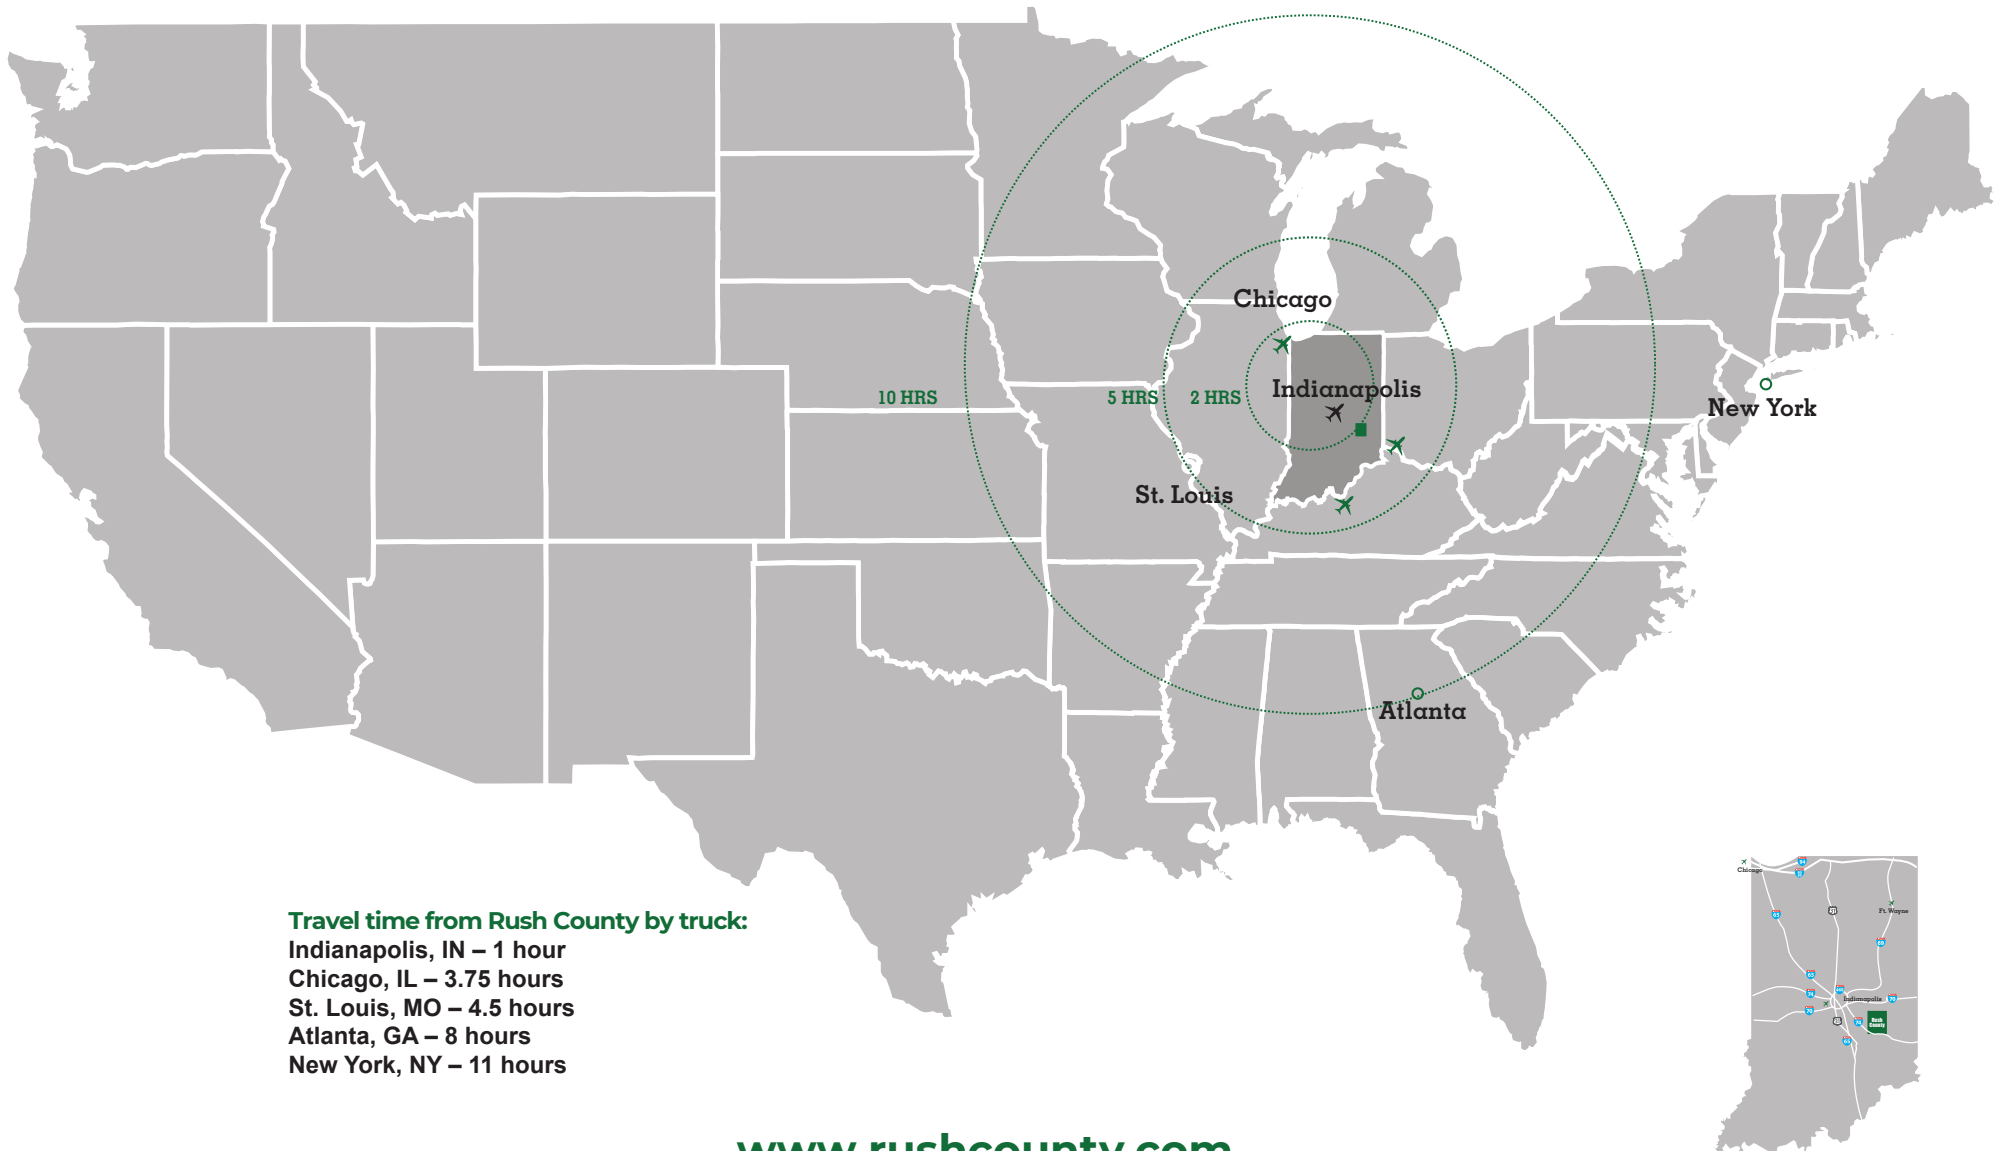

RUSH COUNTY
Economic & Community Development Corporation

Travel time from Rush County by truck:

- Indianapolis, IN – 1 hour
- Chicago, IL – 3.75 hours
- St. Louis, MO – 4.5 hours
- Atlanta, GA – 8 hours
- New York, NY – 11 hours

www.rushcounty.com

RUSH COUNTY

Economic & Community Development Corporation

→ 150 miles to Columbus, OH
→ 93 miles to Dayton, OH

→ 79 miles to Cincinnati, OH

Travel time from Rush County by truck:

- Indianapolis, IN – 1 hour
- Chicago, IL – 3.75 hours
- St. Louis, MO – 4.5 hours
- Atlanta, GA – 8 hours
- New York, NY – 11 hours

www.rushcounty.com

RUSH COUNTY
Economic & Community Development Corporation

www.rushcounty.com