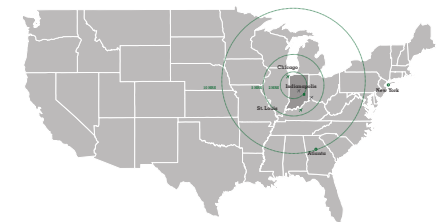

www.rushcounty.com

RUSH COUNTY

Economic & Community Development Corporation

→ 150 miles to Columbus, OH
→ 93 miles to Dayton, OH

→ 79 miles to Cincinnati, OH

Travel time from Rush County by truck:

- Indianapolis, IN – 1 hour
- Chicago, IL – 3.75 hours
- St. Louis, MO – 4.5 hours
- Atlanta, GA – 8 hours
- New York, NY – 11 hours