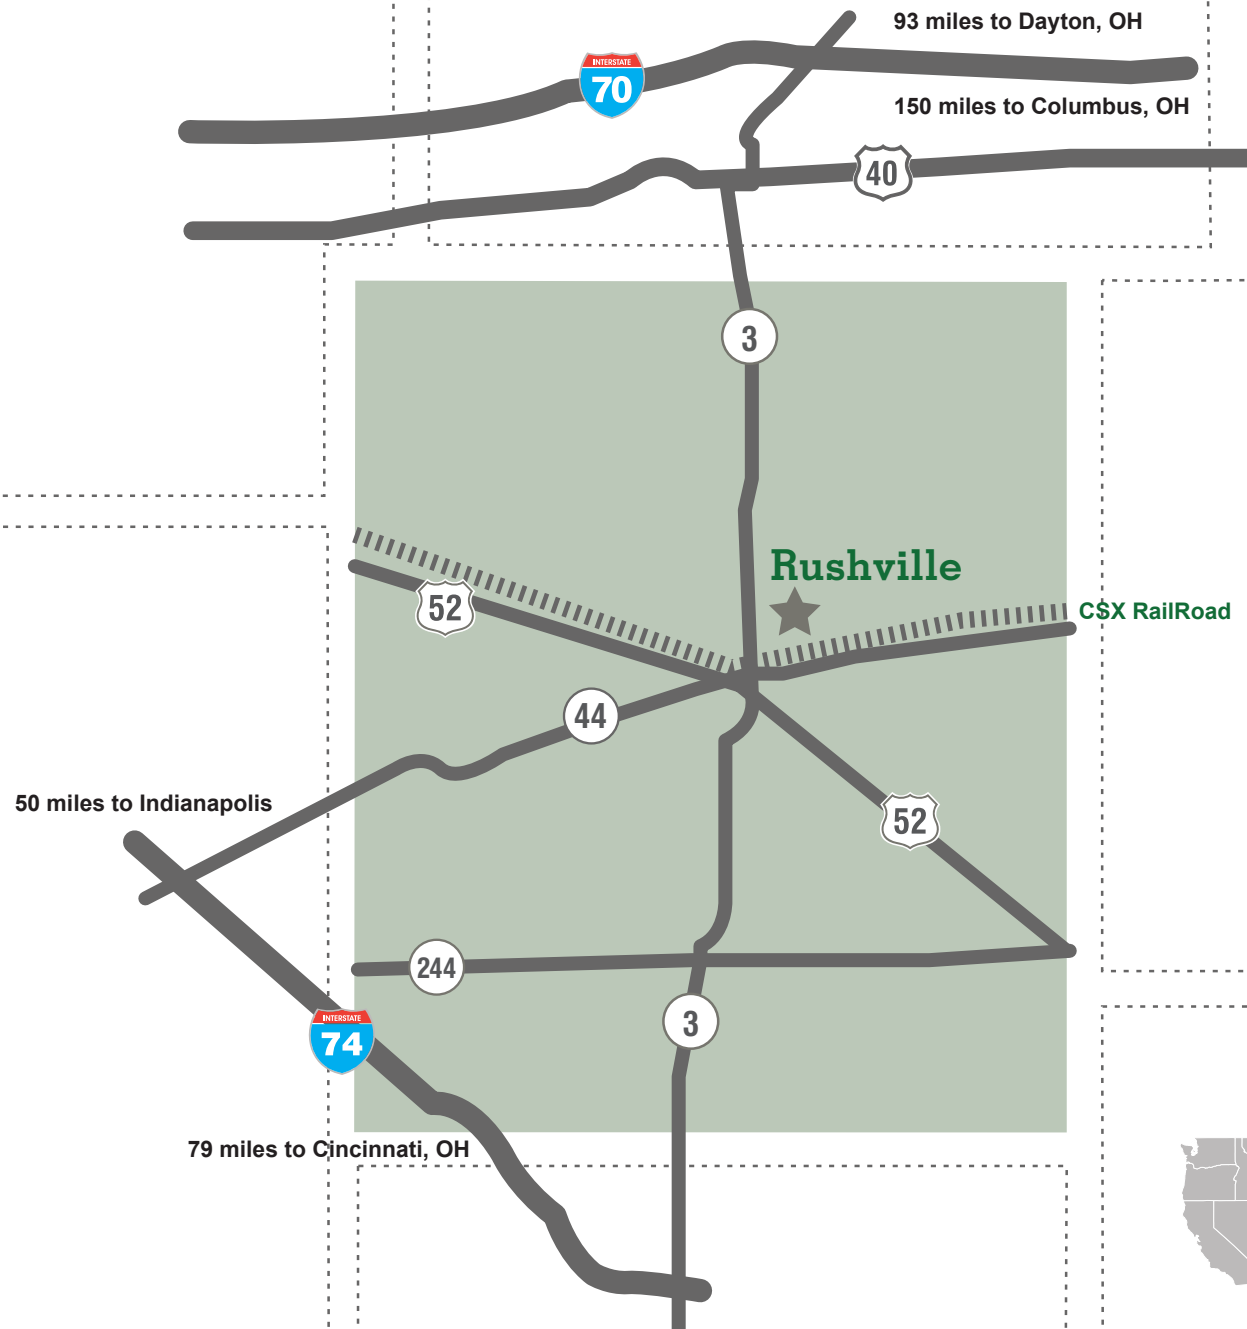

RUSH COUNTY
Economic & Community Development Corporation

www.rushcounty.com